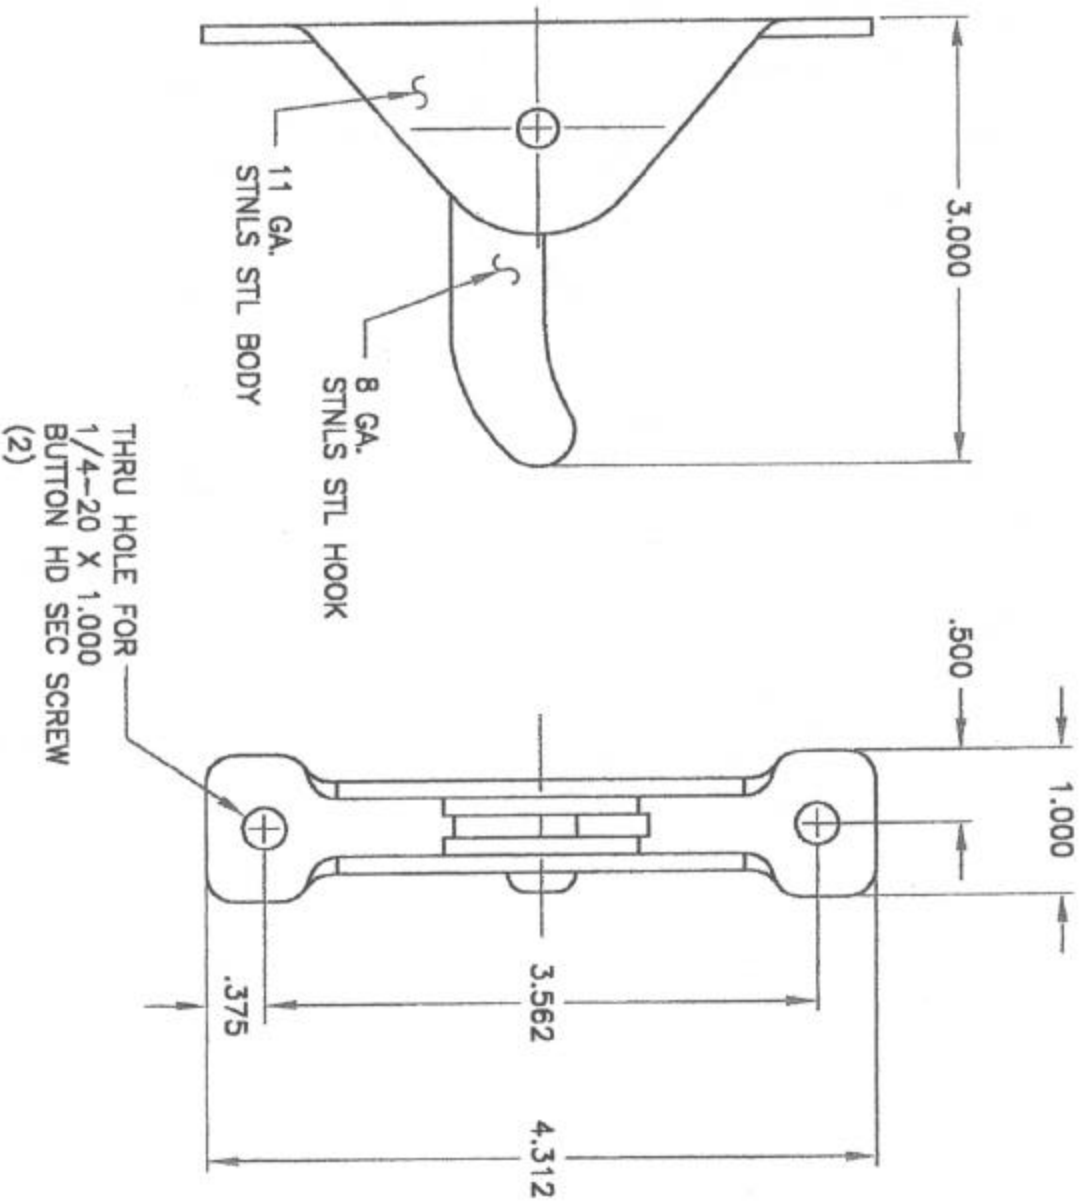

- NOTE:
1. DIMENSIONS ARE NOMINAL AND ARE IN INCHES.
 2. DIMENSIONS ARE SUBJECT TO CHANGE WITHOUT NOTICE. USE ONLY CURRENT, APPROVED TEMPLATING.

WEIZEL SECURITY
TEMPLATE, 45-125SH CLOTHES
HOOK, SCREW-ON
DATE: 7/30/03